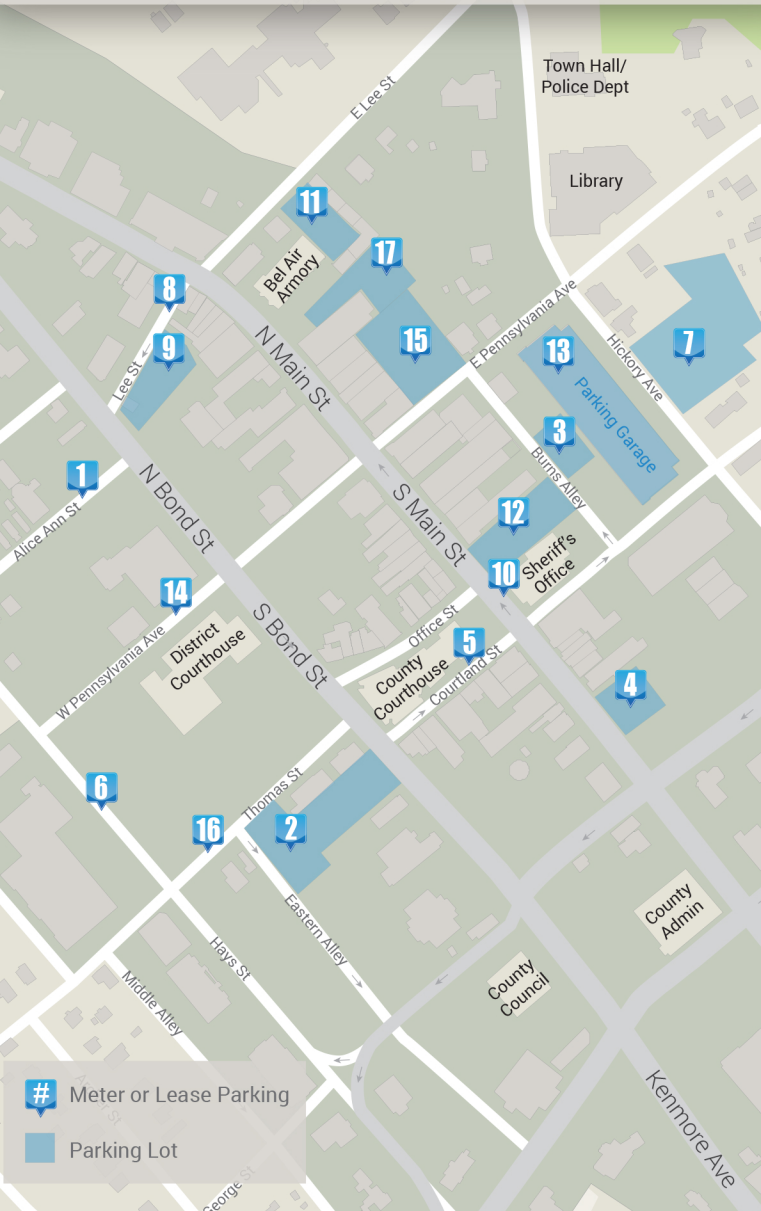

PUBLIC PARKING GUIDE

Location	Meter Fee	Limit
1 Alice Anne Street (V)	50¢/hr	3 hrs
2 Bond/Thomas Lot \$35 monthly permit	50¢/hr	6 hrs
3 Burns Alley Lot	50¢/hr	2 hrs
4 South Main Street Lot	50¢/hr	2 hrs
5 Courtland Street	50¢/hr	2 hrs
6 Hays Street Thomas to Alice Anne - E Side Thomas to Alice Anne - W Side Thomas to Route 1- E Side	50¢/hr 50¢/hr 50¢/hr	3 hrs 2 hrs 6 hrs
7 Hickory Avenue Lot (V) \$25 monthly permit	50¢/hr	2 hrs
8* Lee Street (V)	50¢/hr	2 hrs
9 Lee Street Lot \$35 monthly permit	Lease only	6 hrs
10* Main Street	50¢/hr	2 hrs
11 Armory Lot	Free for Armory Marketplace Patrons	2 hrs
12 Downtown Lot	50¢/hr	4 hrs
13 Parking Garage (V) \$35 monthly permit	50¢/hr	All Day
14 Pennsylvania Avenue	50¢/hr	2 hrs
15 Pennsylvania Avenue Lot	Free	15min/2hrs
16 Thomas Street East of Hays	50¢/hr	2 hrs
17 23 N Main (Armory Events)	Free during weekends and evenings only	

Handicapped Parking available on all Town Lots

(V) Voucher available for all day parking (\$3 per day)
\$15 book for 5 days

* Meters offer the first 15 mins free by pressing the grey button

For Additional Information Call or Visit Our Website